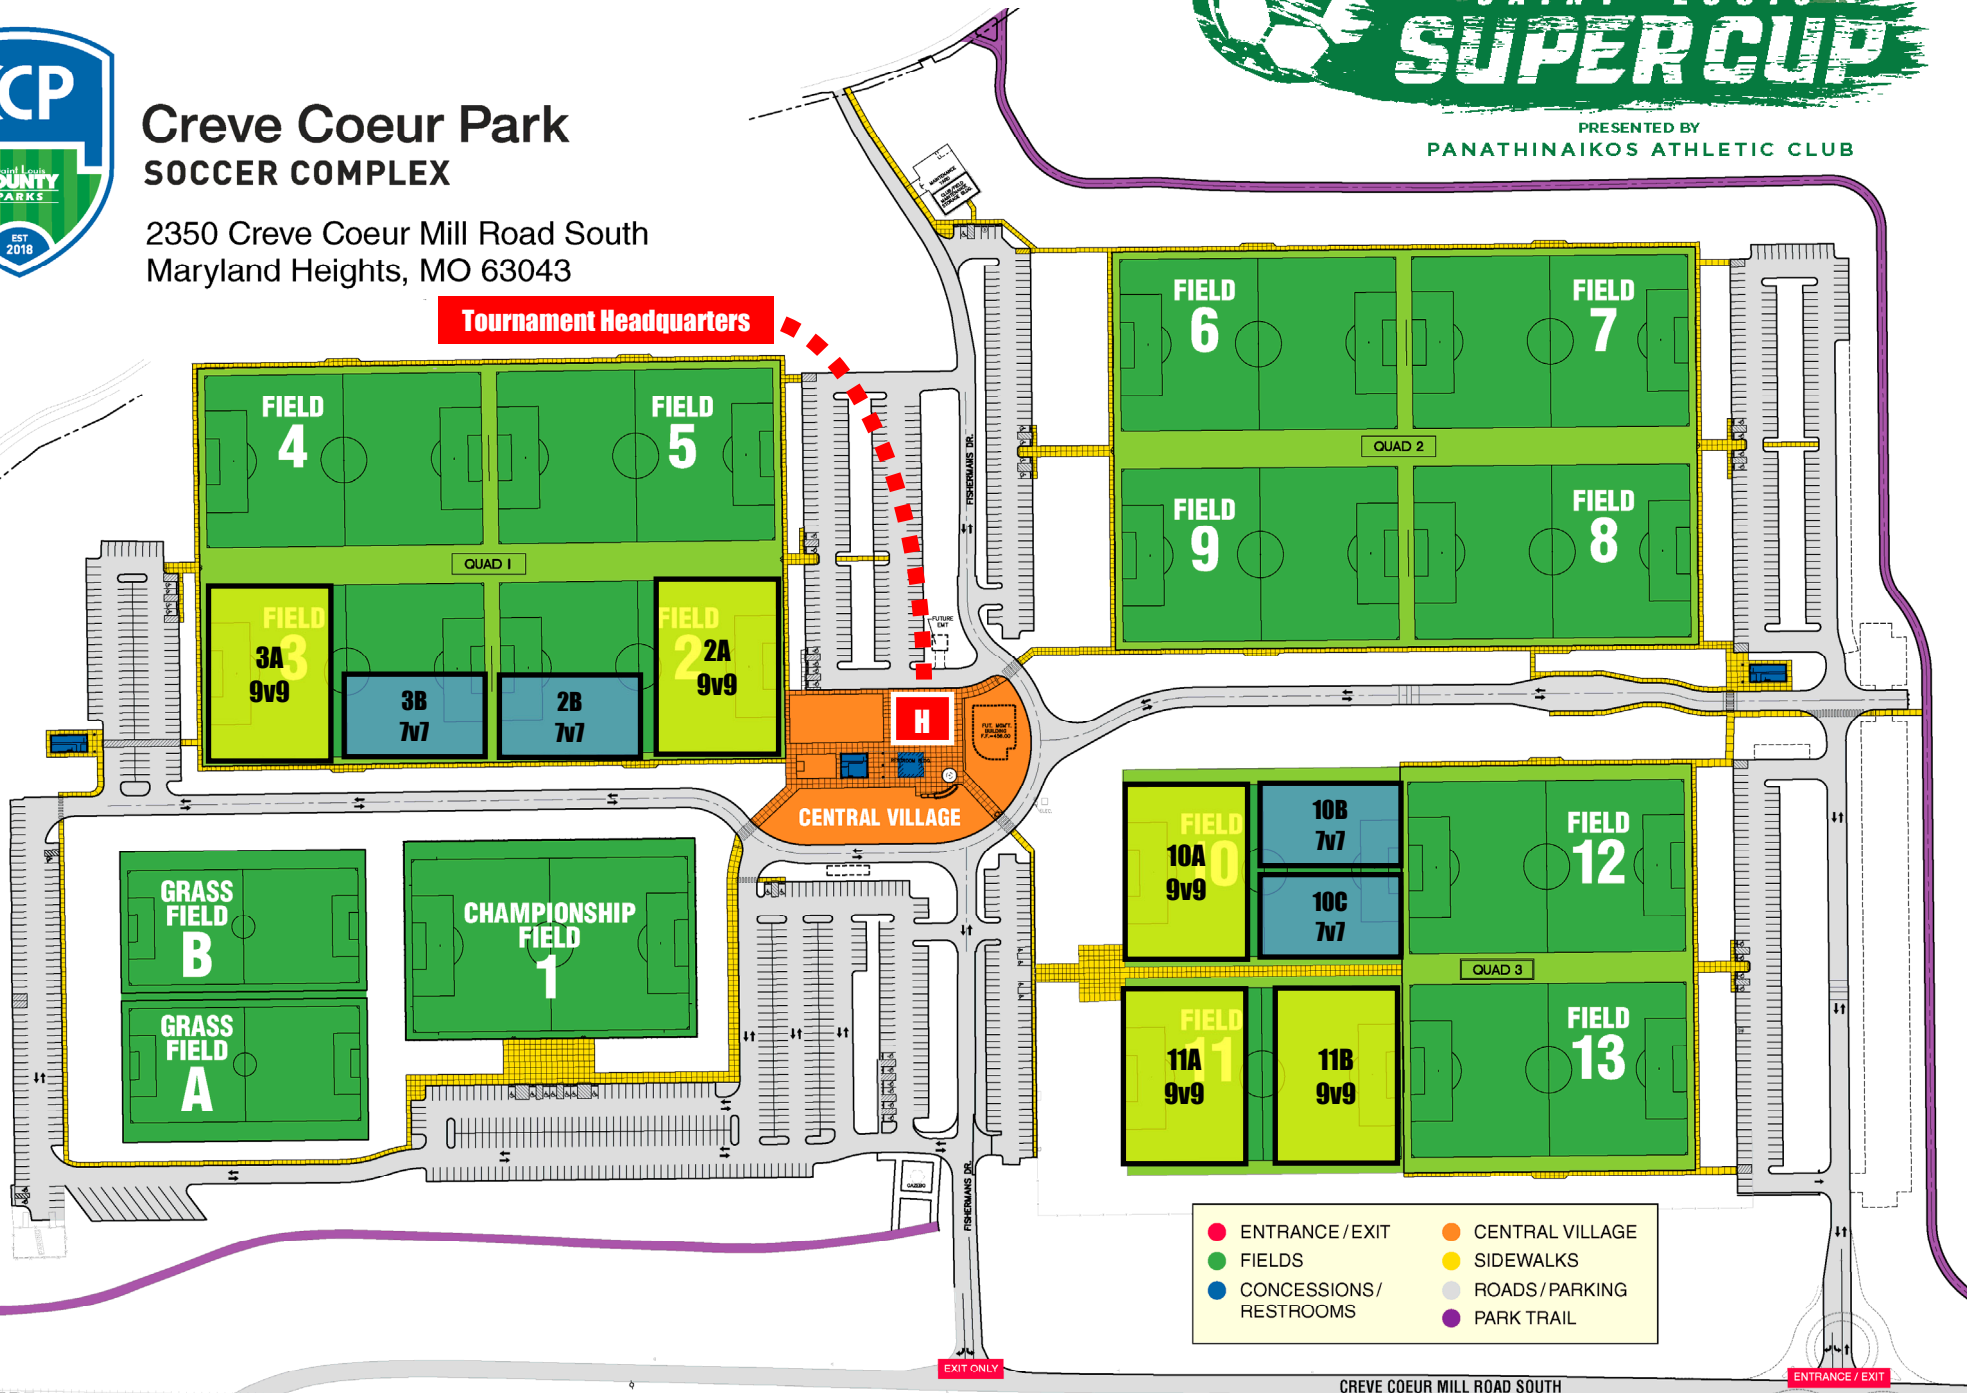

FIELD MAP

PRESENTED BY
PANATHINAIKOS ATHLETIC CLUB

Creve Coeur Park SOCCER COMPLEX

2350 Creve Coeur Mill Road South
Maryland Heights, MO 63043

Tournament Headquarters

- ENTRANCE / EXIT
- FIELDS
- CONCESSIONS / RESTROOMS
- CENTRAL VILLAGE
- SIDEWALKS
- ROADS / PARKING
- PARK TRAIL

CREVE COEUR MILL ROAD SOUTH

ENTRANCE / EXIT